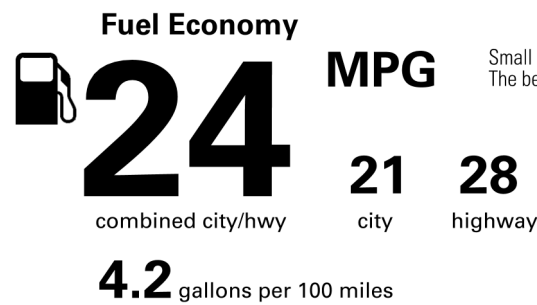

See Lexus.com/RX for details

INSTALLED OPTIONS

BASE MANUFACTURER'S SUGGESTED RETAIL PRICE

\$57,790.00

- ** Convenience Package: Panoramic View Monitor, Advanced Park; Traffic Jam Assist (Requires Drive Connect Subscription; 3-Year Trial Included. 4G Network Dependent.) 1,670.00
- ** Panorama Glass Roof 500.00
- ** Power Rear Door with Kick Sensor 150.00
- ** Technology Package: Head-Up Display, Digital Rearview Mirror; Digital Key (Requires Remote Connect Subscription; 3-Year Trial Included. 4G Network Dependent.) 1,475.00
- ** All Weather Floor Liner, All Weather Cargo Mat 360.00
- ** Black Emblem Overlays 325.00
- ** Rear Bumper Applique 90.00
- ** Cargo Net 80.00
- ** Key Glove 25.00
- ** Wheel Locks 99.00

Not Original - Copy

Created on 2026-03-25 17:22:39 (UTC)

EPA DOT Fuel Economy and Environment

Gasoline Vehicle

Small SUVs range from 14 to 125 MPG. The best vehicle rates 146 MPGe.

You spend \$4,500
 more in fuel costs over 5 years compared to the average new vehicle.