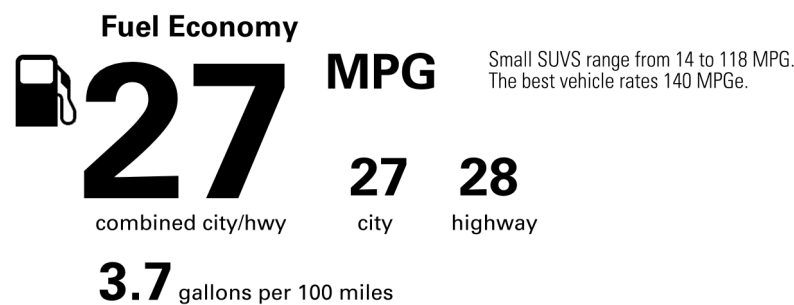

Not Original - Copy

Created on 2025-08-19 17:22:32 (UTC)

EPA DOT Fuel Economy and Environment

Gasoline Vehicle

You spend \$2,250

more in fuel costs over 5 years compared to the average new vehicle.

Annual fuel COST