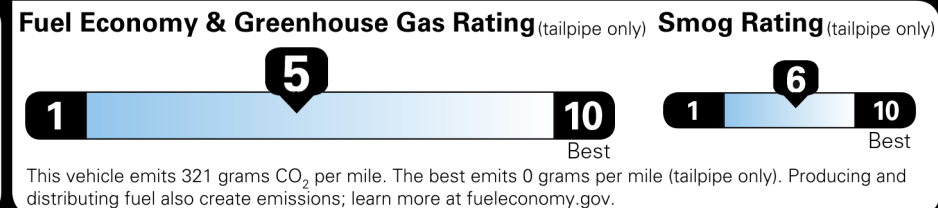

You spend $2,250

more in fuel costs over 5 years compared to the average new vehicle.

Annual fuel COST

$2,350