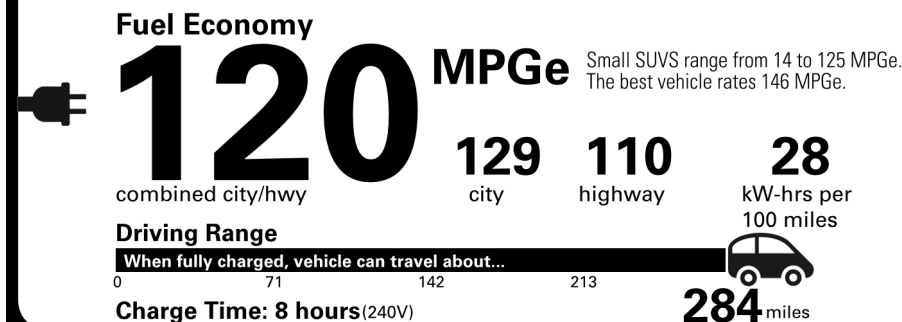

See Lexus.com/RZ for more details.

INSTALLED OPTIONS

BASE MANUFACTURER'S SUGGESTED RETAIL PRICE

\$48,200.00

- ** Cold Area Package: Headlamp Washers, Windshield Wiper De-Icer, Front Radiant Heater 375.00
- ** 20-in Alloy Wheels (Machined Finish) 1,140.00
- ** Premium Paint 500.00
- ** Technology Package: Digital Key (Requires Remote Connect Subscription; 3-Year Trial Included. 4G Network Dependent.), 10-in Head-Up Display, Digital Rearview Mirror 1,375.00

Not Original - Copy

Created on 2026-03-09 16:33:57 (UTC)

EPA DOT Fuel Economy and Environment

Electric Vehicle

You save \$5,000 in fuel costs over 5 years compared to the average new vehicle.

Annual fuel COST \$700