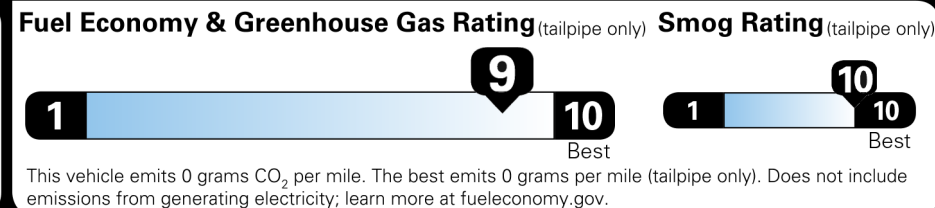

Not Original - Copy

Created on 2026-03-09 16:33:57 (UTC)

EPA DOT Fuel Economy and Environment

Electric Vehicle

You save \$5,000 in fuel costs over 5 years compared to the average new vehicle.

Annual fuel COST \$700