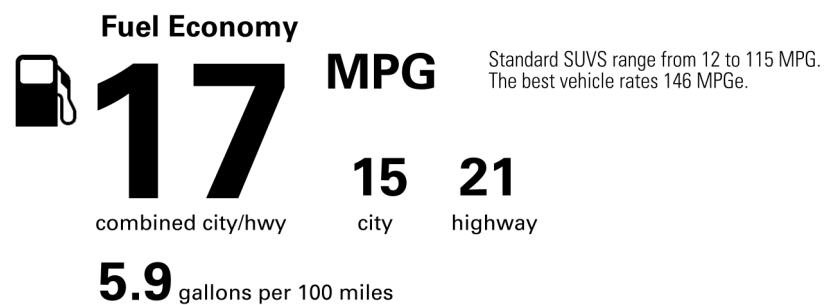

Not Original - Copy

Created on 2026-05-07 20:03:36 (UTC)

EPA DOT Fuel Economy and Environment

Gasoline Vehicle

You spend \$9,750 more in fuel costs over 5 years compared to the average new vehicle.

Annual fuel cost \$3,650